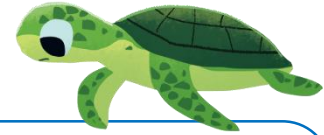

LIVE & LEARN
For Environment and Community

BLUE SEA VIETNAM

QUIZ: SEA TURTLE

A vibrant, cartoon-style illustration of a coastal scene. The top half shows a bright, sunny day over a blue sea. On the left, a sandy beach with a thatched-roof hut and palm trees meets the water. In the center, a small wooden boat with two figures is on the water. To the right, a lighthouse with blue and white stripes sits on a small island. The sky is filled with white clouds and several birds in flight. The bottom half of the image is an underwater scene. A young boy with a snorkel mask and a flower lei is swimming towards the viewer. He is surrounded by a diverse marine life: a large brown manatee on the left, a green sea turtle on the right, a purple jellyfish at the bottom right, a yellow seahorse, and various colorful fish. The seabed is covered with diverse coral reefs and sea anemones. The text "QUIZ 1: CHOOSE THE CORRECT ANSWER" is overlaid in the center of the image in a bold, blue, sans-serif font.

Sea turtle do not lay eggs

QUESTION 3

Which is the only sea turtle species that does not have a carapace?

Leatherbacks

Greens

Hawksbill

Olive ridleys

ANSWER 3

Which is the only sea turtle species that does not have a carapace?

Leatherbacks

Greens

Hawksbill

Olive ridleys

QUESTION 4

In favorable conditions, what is the average lifespan of these turtles?

1000 years