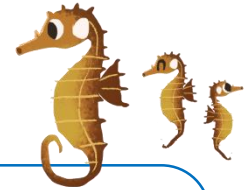

Sea turtle do not lay eggs

QUESTION 3

Which is the only sea turtle species that does not have a carapace?

Leatherbacks

Greens

Hawksbill

Olive ridleys

ANSWER 3

Which is the only sea turtle species that does not have a carapace?

Leatherbacks

Greens

Hawksbill

Olive ridleys

QUESTION 4

In favorable conditions, what is the average lifespan of these turtles?

1000 years

200 years

150 years

80 years

ANSWER 4

In favorable conditions, what is the average lifespan of these turtles?

1000 years

200 years

150 years

80 years

QUESTION 5

What is the biggest sea turtle species?

Hawksbill

Leatherbacks

Greens

Loggerheads

ANSWER 5